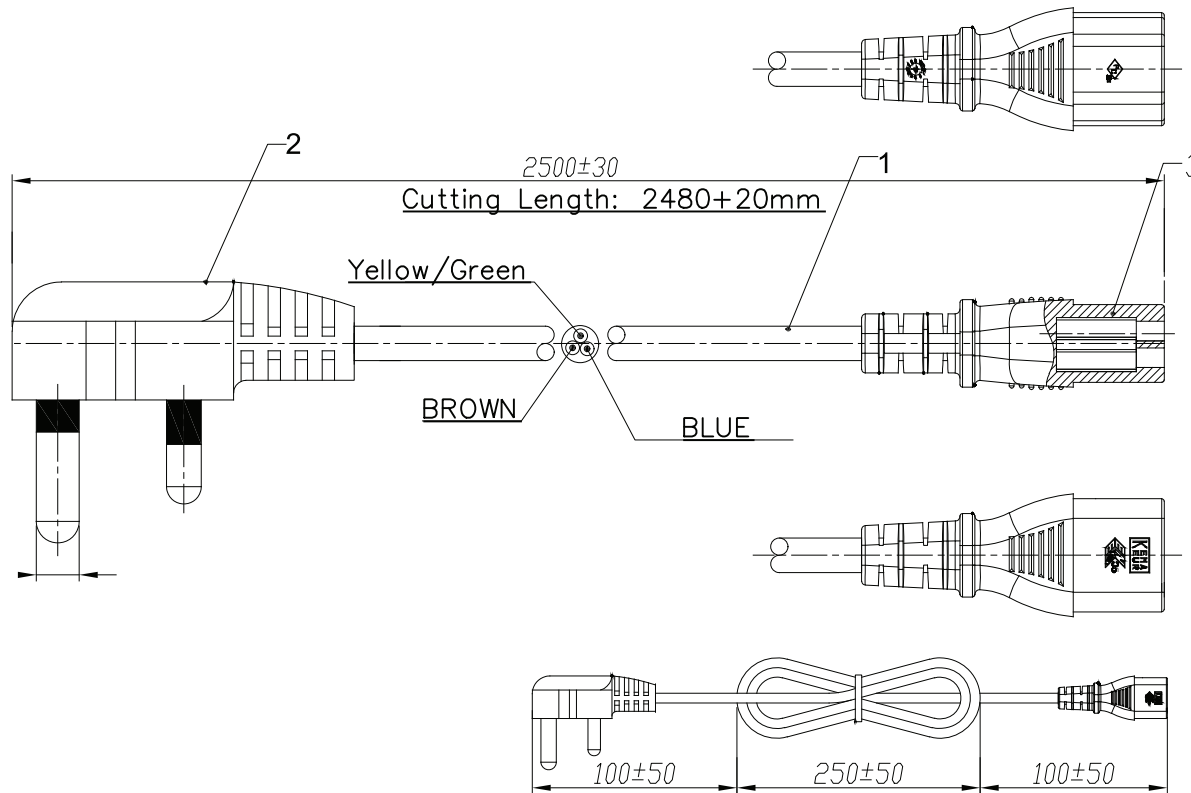

SANS 60799  
SOUTH AFRICAN

IEC-60320-C13